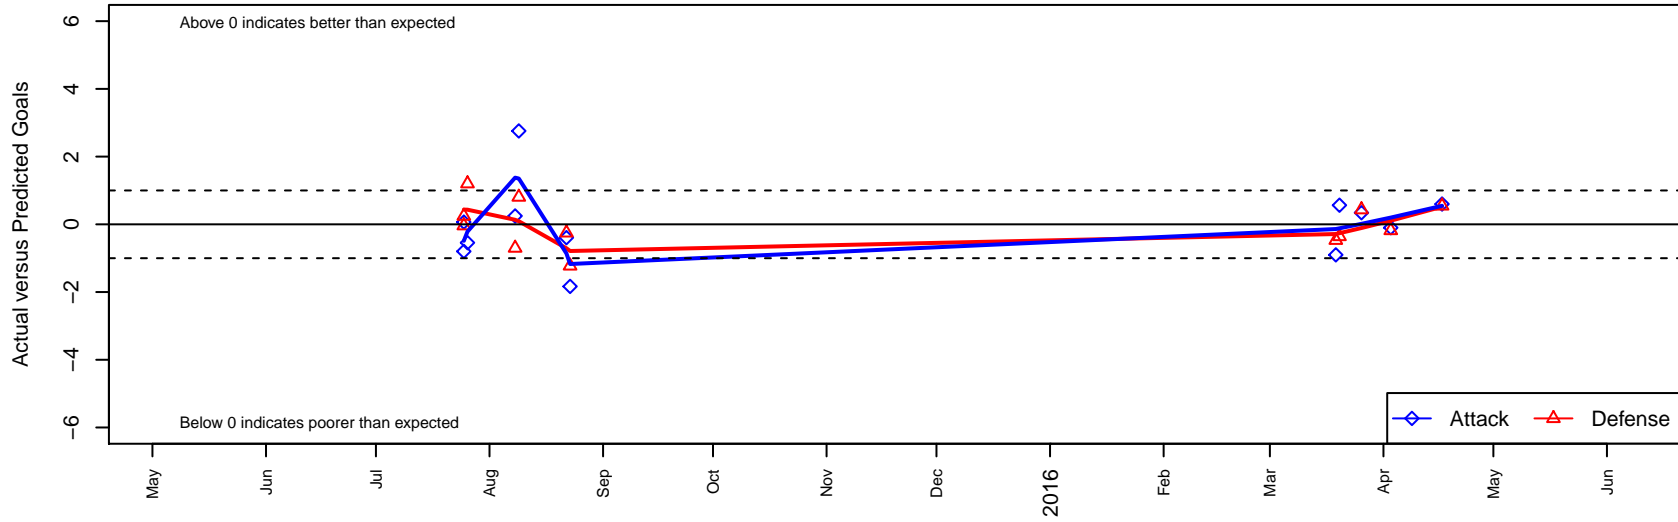

# Fullerton Rangers White B00

Fullerton Rangers SC  
Fullerton, CAS  
B00 total strength=1752  
attack=29.7 defense=24.71

alt names used:  
Fullerton Rangers B00 White  
FULLERTON RANGERS B00 WHITE (CAS)

Venues played:  
2015 Surf Cup Surf Super Cup U15  
2015 FWRL CAS B00

**Fullerton Rangers White B00**  
Dots are actual minus expected GF (blue circles) and GA (red triangles).  
Blue line is smoothed change in attack strength. Red is smoothed change in defense strength.

**attack and defense variance (black dot)  
relative to other teams  
and top 10 in region**

**attack and defense rating  
relative to others at age  
and all opponents in last 13 months**

**attack and defense rating  
relative to others at age  
and all opponents in last 13 months**

**Performance relative to 13 month average**

**Performance relative to 13 month average**

Distribution of opponents  
 Red = Lose zone, Blue = Win zone, Green = Even  
 Black line separates win/lose zones