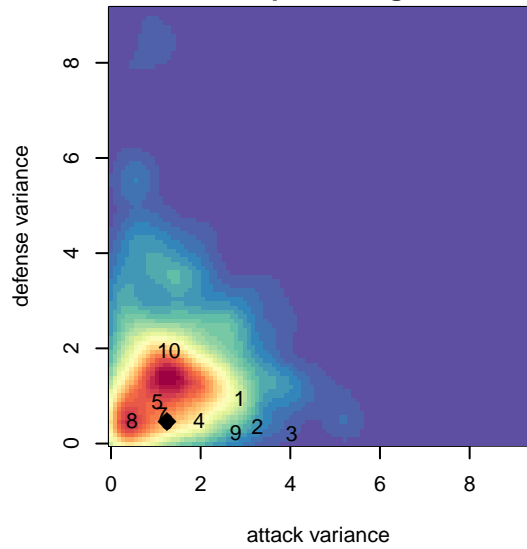

# Fullerton Rangers White B00

Fullerton Rangers SC  
Fullerton, CAS  
B00 total strength=1752  
attack=29.7 defense=24.71

alt names used:  
Fullerton Rangers B00 White  
FULLERTON RANGERS B00 WHITE (CAS)

Venues played:  
2015 Surf Cup Surf Super Cup U15  
2015 FWRL CAS B00

**Fullerton Rangers White B00**  
Dots are actual minus expected GF (blue circles) and GA (red triangles).  
Blue line is smoothed change in attack strength. Red is smoothed change in defense strength.

**attack and defense variance (black dot)  
relative to other teams  
and top 10 in region**

**attack and defense rating  
relative to others at age  
and all opponents in last 13 months**

**attack and defense rating  
relative to others at age  
and all opponents in last 13 months**