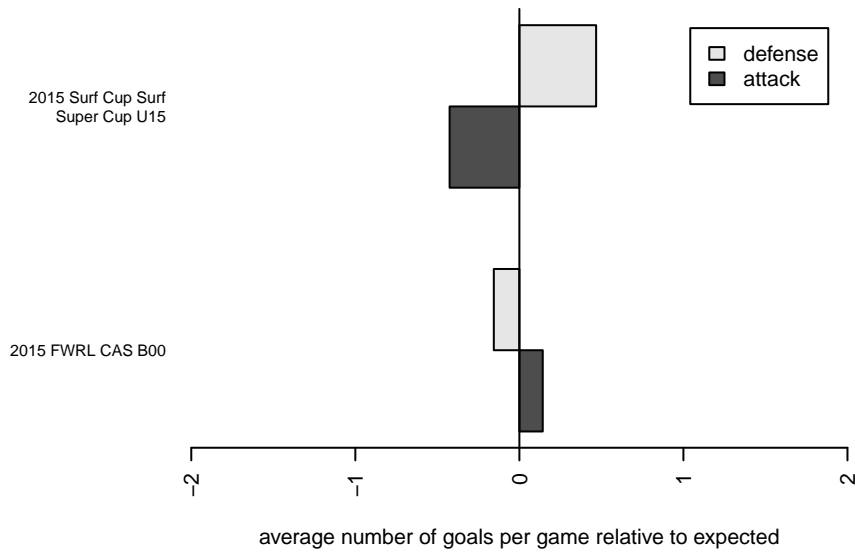

Venues played:  
2015 Surf Cup Surf Super Cup U15  
2015 FWRL CAS B00

**Fullerton Rangers White B00**  
Dots are actual minus expected GF (blue circles) and GA (red triangles).  
Blue line is smoothed change in attack strength. Red is smoothed change in defense strength.

**attack and defense variance (black dot)  
relative to other teams  
and top 10 in region**

**attack and defense rating  
relative to others at age  
and all opponents in last 13 months**

**attack and defense rating  
relative to others at age  
and all opponents in last 13 months**

**Performance relative to 13 month average**

**Performance relative to 13 month average**

Distribution of opponents  
 Red = Lose zone, Blue = Win zone, Green = Even  
 Black line separates win/lose zones