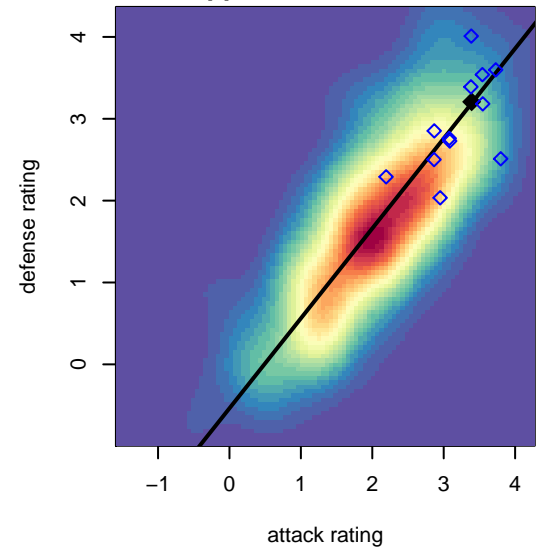

# Fullerton Rangers White B00

Fullerton Rangers SC  
Fullerton, CAS  
B00 total strength=1752  
attack=29.7 defense=24.71

alt names used:  
Fullerton Rangers B00 White  
FULLERTON RANGERS B00 WHITE (CAS)

Venues played:  
2015 Surf Cup Surf Super Cup U15  
2015 FWRL CAS B00

**Fullerton Rangers White B00**  
Dots are actual minus expected GF (blue circles) and GA (red triangles).  
Blue line is smoothed change in attack strength. Red is smoothed change in defense strength.

**attack and defense variance (black dot)  
relative to other teams  
and top 10 in region**

**attack and defense rating  
relative to others at age  
and all opponents in last 13 months**

**attack and defense rating  
relative to others at age  
and all opponents in last 13 months**

**Performance relative to 13 month average**

**Performance relative to 13 month average**

Distribution of opponents  
 Red = Lose zone, Blue = Win zone, Green = Even  
 Black line separates win/lose zones